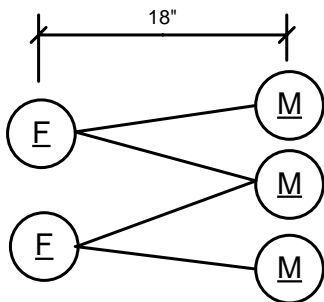

"W" adapter for SAP612

Allows 2 PS31 to be used with one sap 612
and use all 6 powered channels

Revisions	

best audio
320 Seventh Avenue, #264
Brooklyn, NY 11215
917-750-1134

Intercom Adapters

Designer: Pete Erskine

SCALE: None
DATE: Sep 19, 2006

Drawn by: Pete Erskine

Drawing Number: **1**