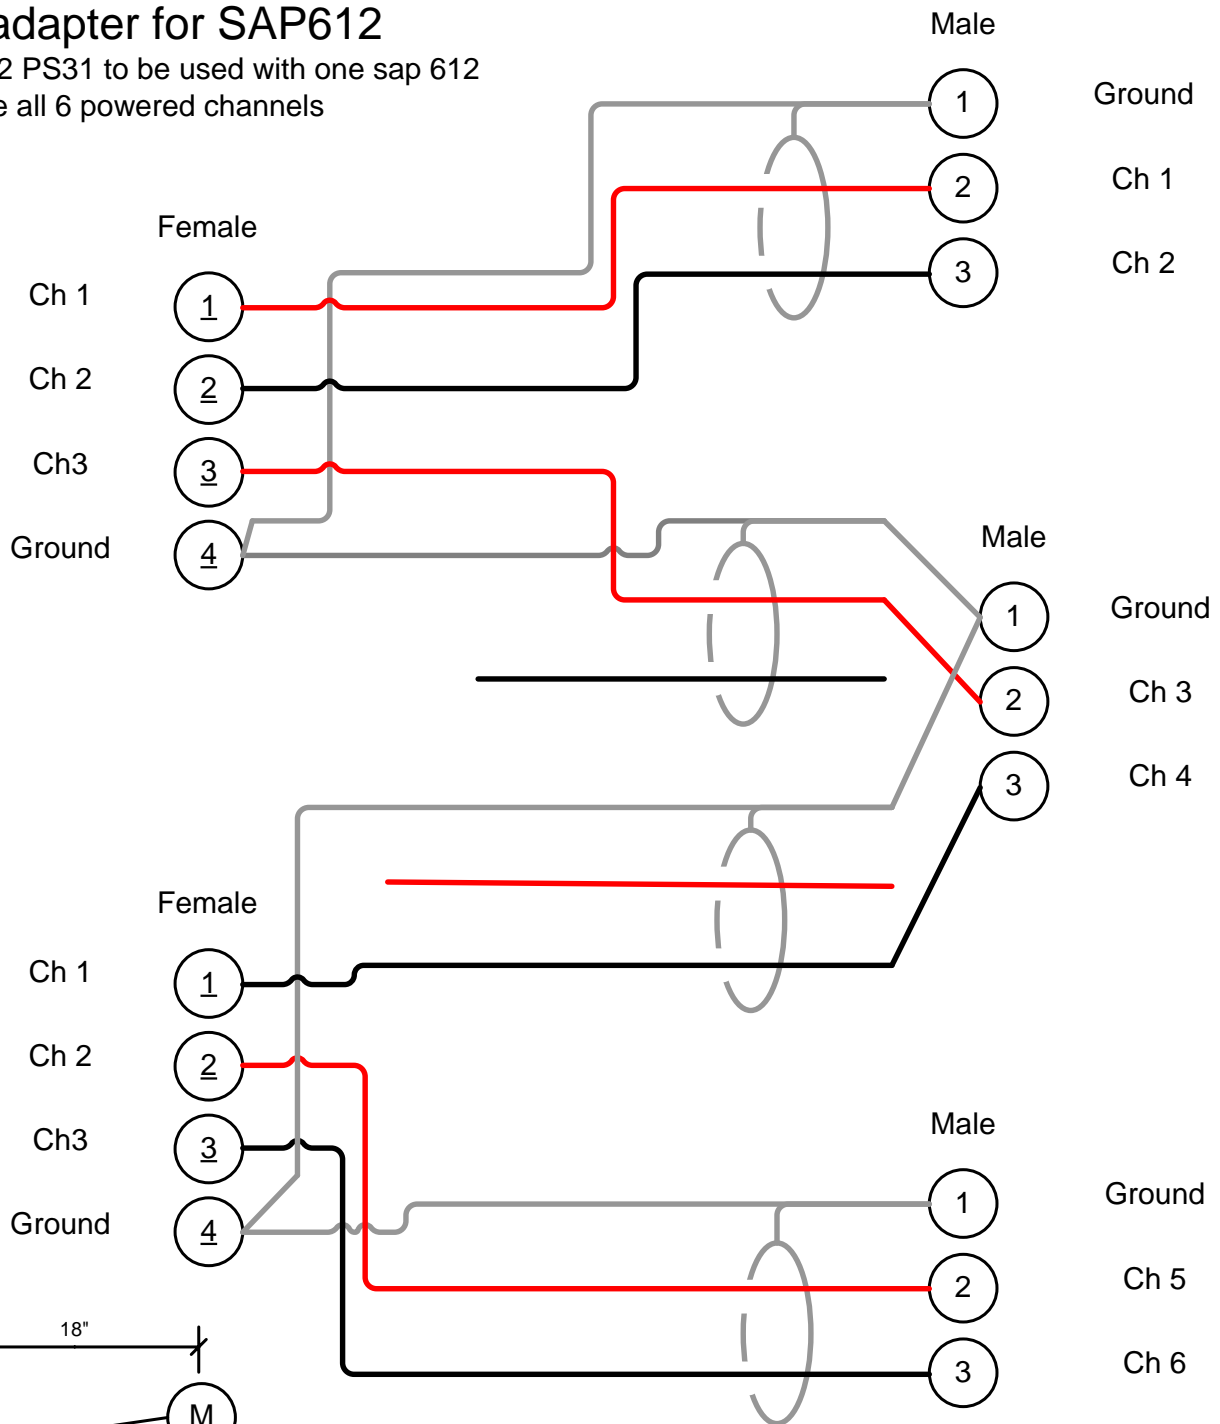

"W" adapter for SAP612

Allows 2 PS31 to be used with one sap 612
and use all 6 powered channels

Revisions	

best audio
320 Seventh Avenue, #264
Brooklyn, NY 11215
917-750-1134

Intercom Adapters

Designer: Pete Erskine

SCALE: None
DATE: Sep 19, 2006

Drawn by: Pete Erskine

Drawing Number: **1**