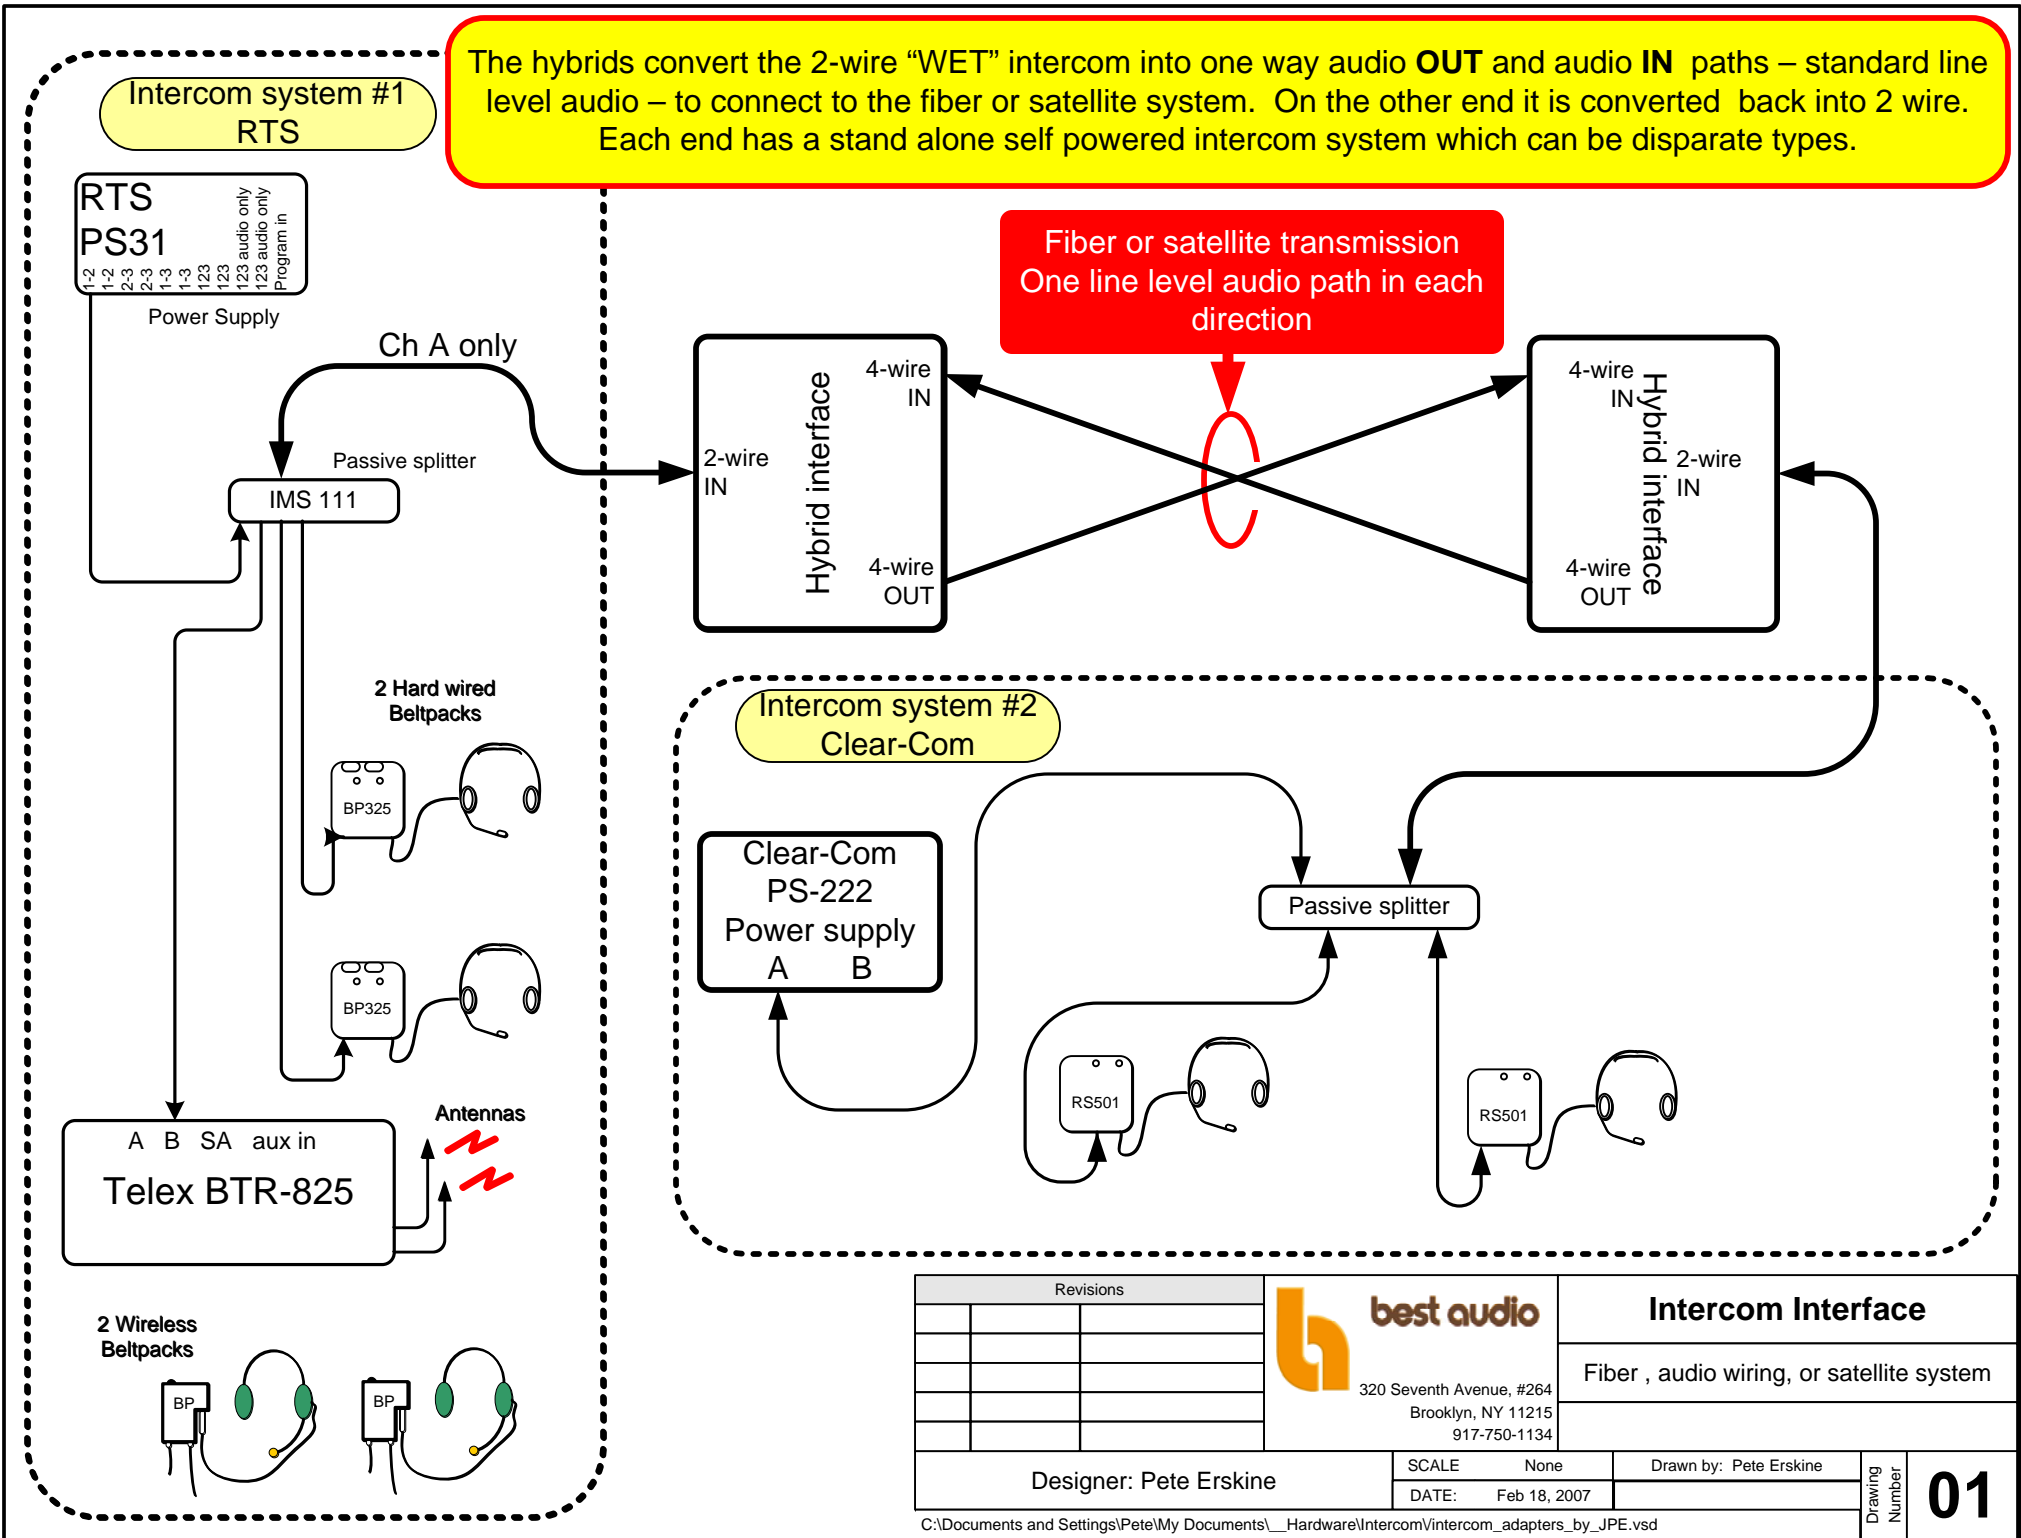

The hybrids convert the 2-wire "WET" intercom into one way audio **OUT** and audio **IN** paths – standard line level audio – to connect to the fiber or satellite system. On the other end it is converted back into 2 wire. Each end has a stand alone self powered intercom system which can be disparate types.

Fiber or satellite transmission
One line level audio path in each direction

Revisions	

best audio
320 Seventh Avenue, #264
Brooklyn, NY 11215
917-750-1134

Intercom Interface
Fiber , audio wiring, or satellite system

Designer: Pete Erskine

SCALE: None
DATE: Feb 18, 2007

Drawn by: Pete Erskine

Drawing Number **01**