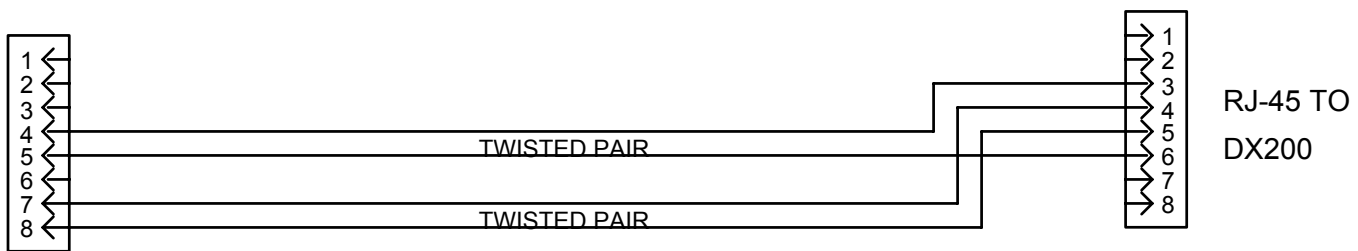

RJ-45 TO
MATRIX PORT

HME DX200 to Riedel Artist AIO-108 Wiring

BRAND 4/12/05