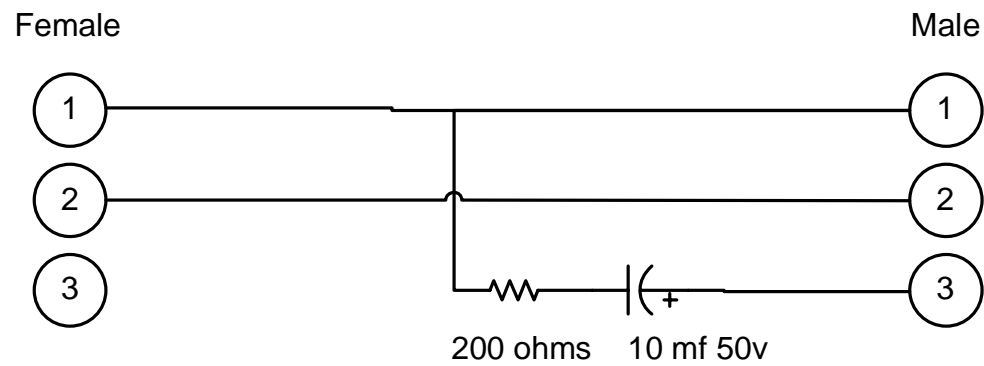

Channel 2 iso adapter

Build this in a male female barrel like the ones used for ground lifts

| Revisions | |  best audio 320 Seventh Avenue, #264 Brooklyn, NY 11215 917-750-1134 | Intercom Adapters | |
|------------------------|--|---|------------------------|----------------------------|
| | | | | |
| | | | | |
| | | | | |
| | | | | |
| | | | | |
| Designer: Pete Erskine | | SCALE: None | Drawn by: Pete Erskine | Drawing Number 1 |
| | | DATE: Feb 22, 2004 | | |